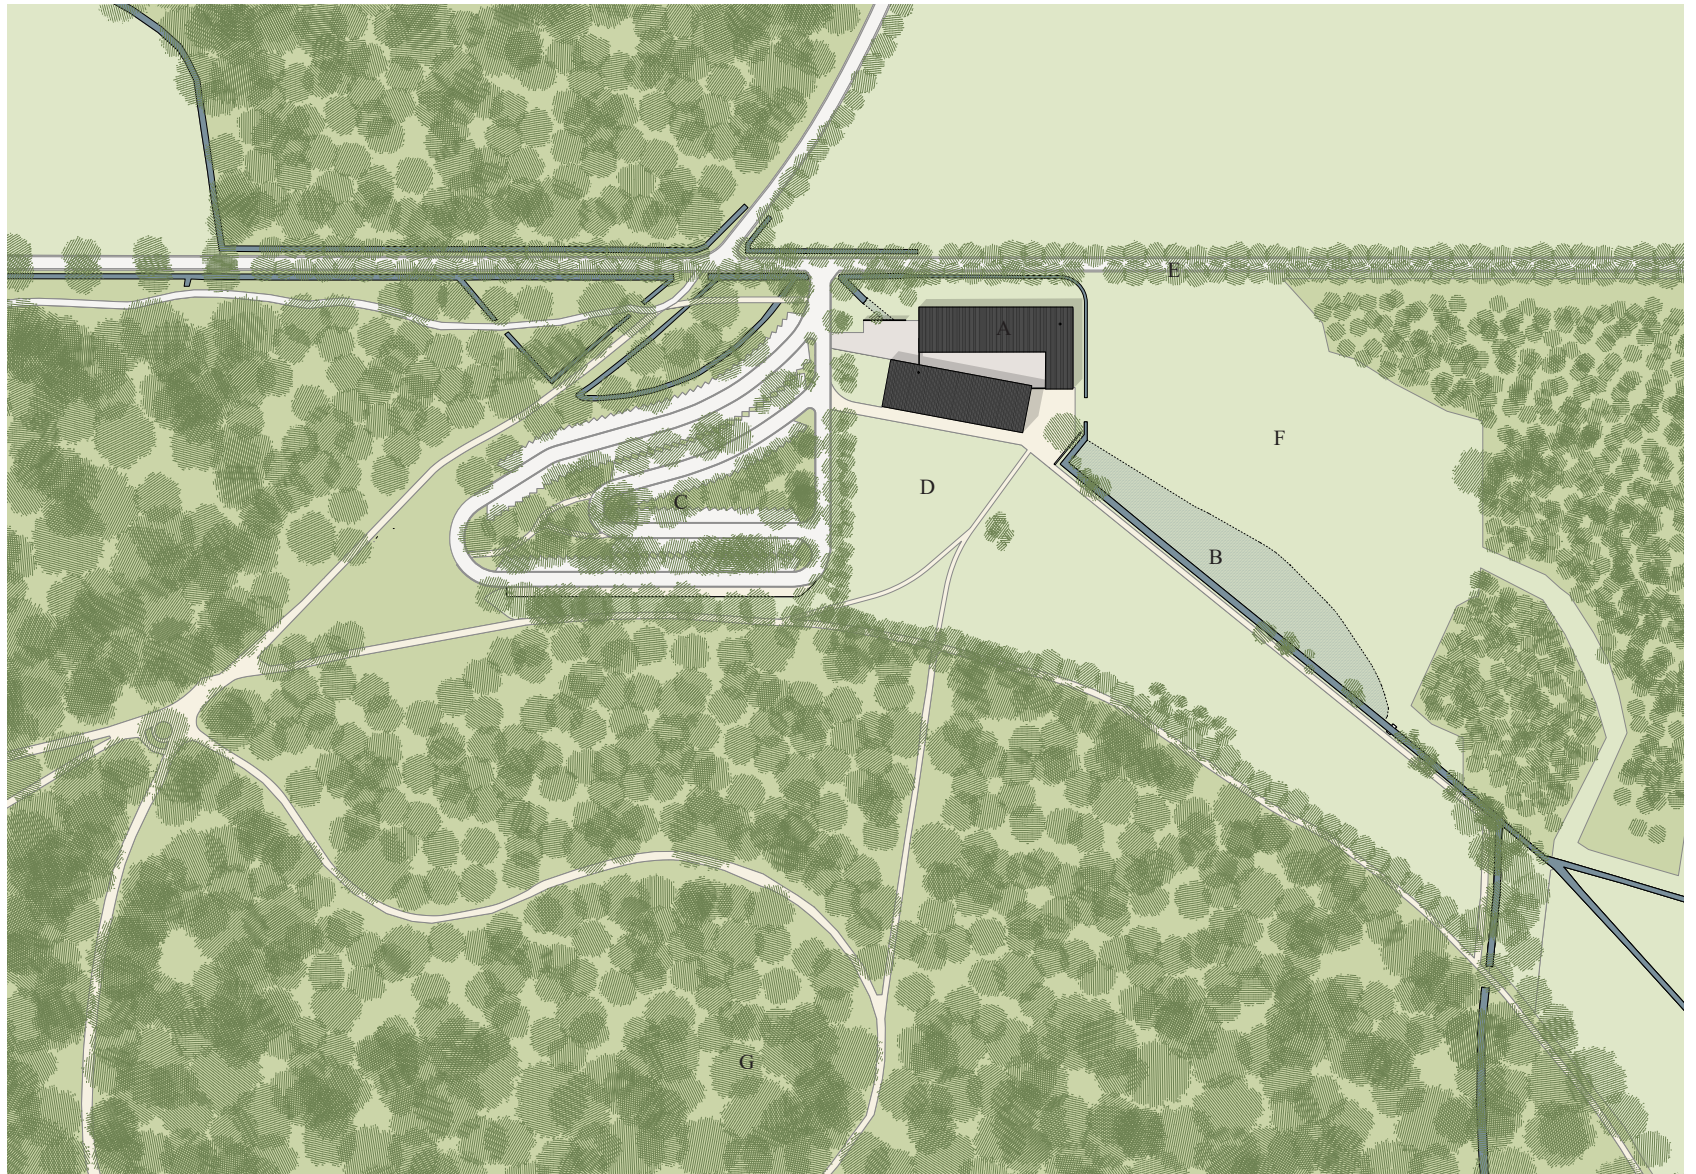

Prinsenpark

Visitor centre – Provinciaal Domein Prinsenpark, Retie

Site plan

- A: New building
- B: Rainwater retention area
- C: Car park
- D: Picnic area
- E: Dike
- F: Activity area
- G: Royal woods