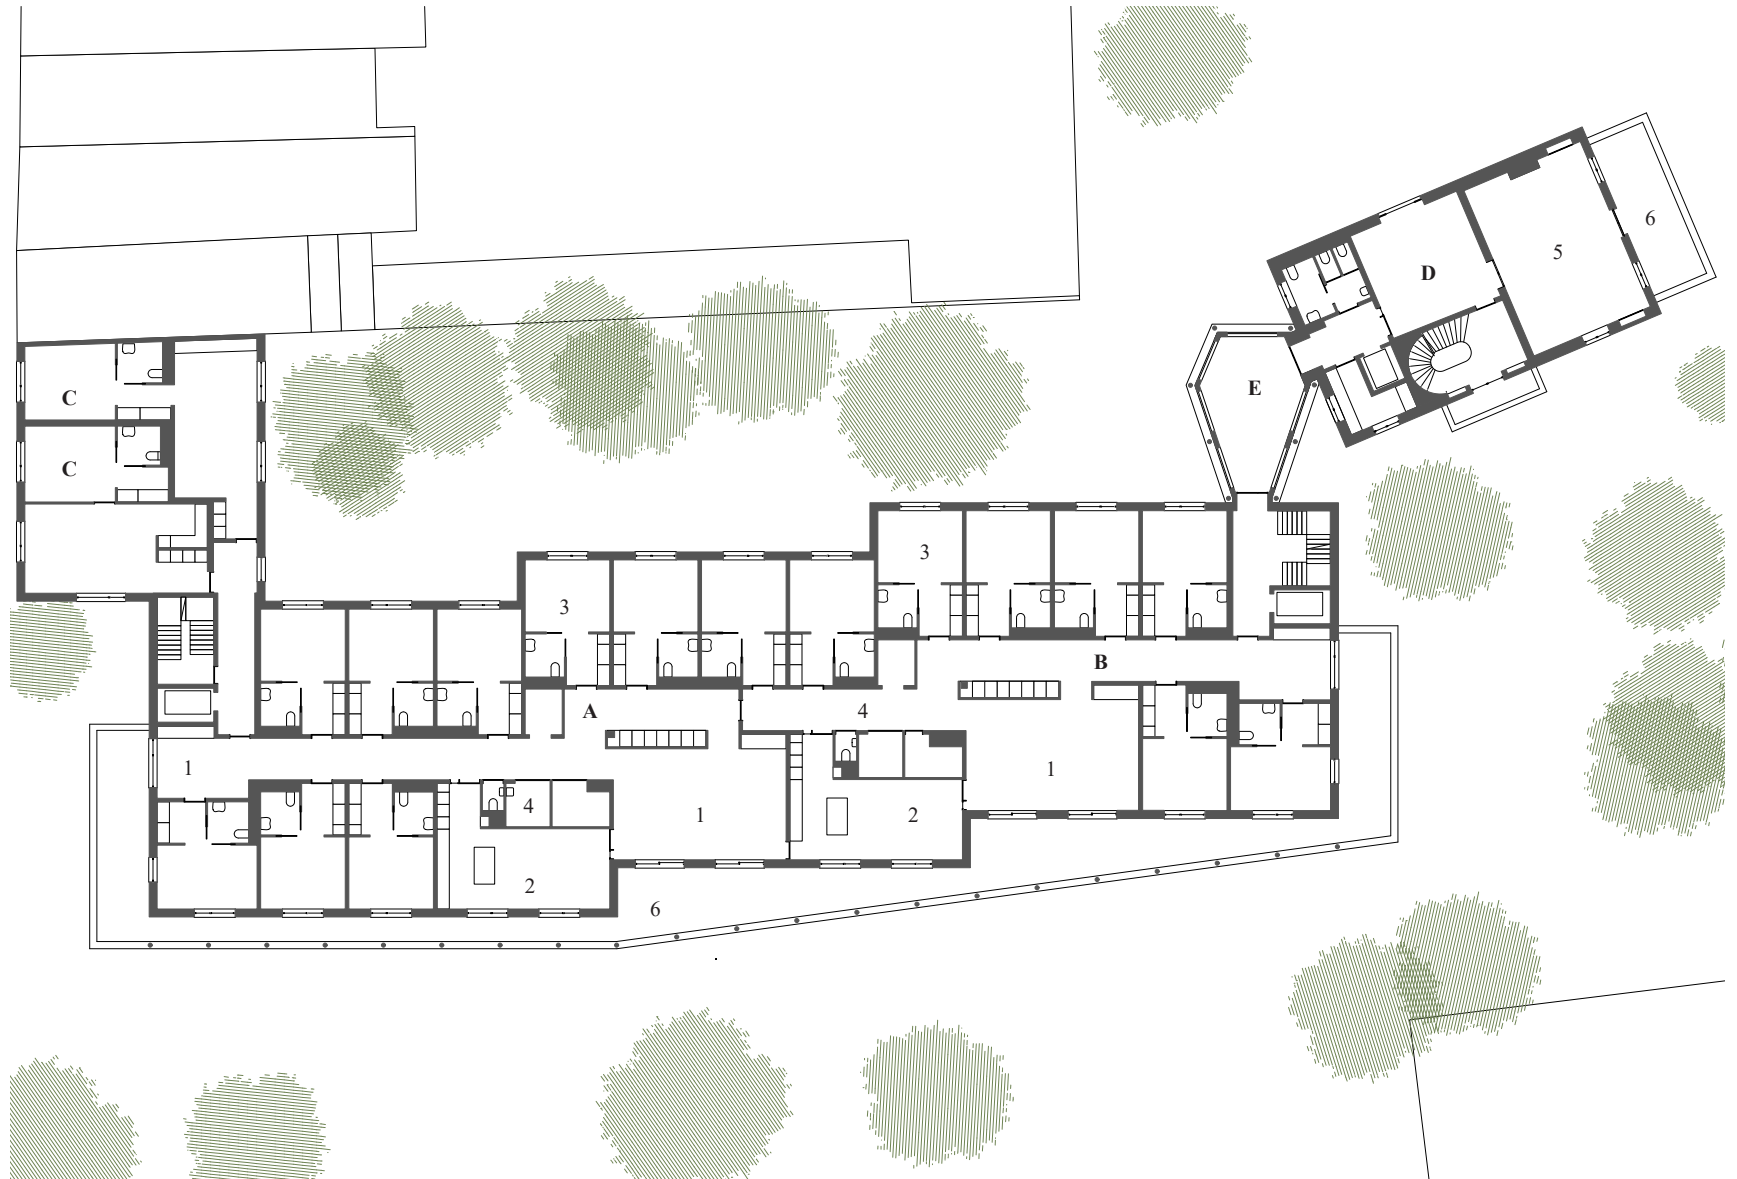

## Site plan

A: Villa Landhuis  
B: New building by Studio Jan Vermeulen  
C: Park  
D: Existing building  
E: Villa Portiek  
F: New building by Sergison Bates Architects

## Plan 0

A: Villa Landhuis  
B: New Building  
C: Garden room

1: Entrance  
2: Day care center  
3: Living space  
4: Day care center Villa  
5: Bedroom  
5: Administration

## Plan +1 / +2

- A: Co-living 1
- B: Co-living 2
- C: Serviced flat
- D: Villa Landhuis
- E: Garden room

- 1: Living area
- 2: Kitchen / dining
- 3: Room
- 4: Utility
- 5: Community room
- 6: Balcony